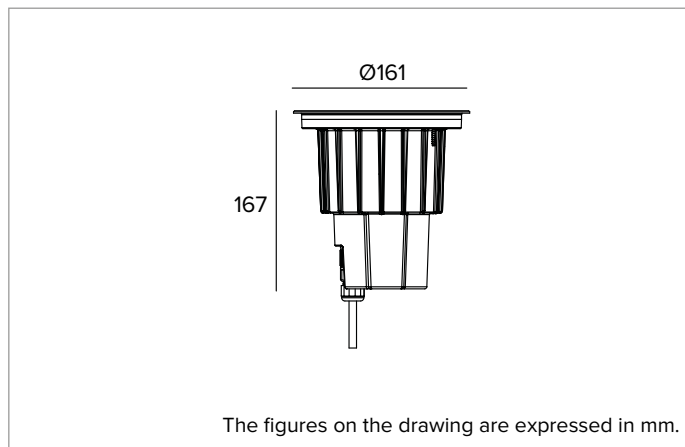

E016WWH840ELCSS | KEPLERO 160 Wall Washer

Compact inground Wall Washer projector equipped with LED sources

		4000K	H(m)	D1(m)	D2(m)	E _{max} (lx)
		Ra80	34°	84°		
Fixture Power	14W	1	0.70	1.87	921	
Source Flux	1946lm	2	1.40	3.75	230	
Fixture Flux	980lm	3	2.10	5.62	102	
Efficacy	72lm/W	4	2.81	7.49	58	
TS1152	I _{max} =537cd/klm	I _{max}	1045cd	5	3.51	9.36 37

Optic: WALL WASHER

Beam angles: WW

Optical efficiency: 50%

Fixture flux: 980lm

Luminous efficacy: 72lm/W

Photobiological safety: Compliant with RG1 low risk group

MECHANICAL CHARACTERISTICS

Die-cast aluminium body with 3 layers of protection: anodised, cataphoresis and black paint. Brushed stainless steel (AISI 316) ultra flat decorative ring with bevelled edge (natural finish). Version with extra-clear protective glass. Anti theft stainless steel A4 Torx screws.